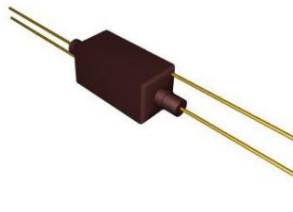

Challenge for density ,
Challenge for performance

SANYU/TPM surface mount reed relay provides various packages style and features from de-standard to application specified.

Vol. 2024.08

◆ 本期焦點

90D-1AX1N3-75

乾式高壓Relay，耐壓提升至5KV

- Contact Form : 1 From A
- Coil Voltage : 5V / 12V / 24V
- Switching Voltage : 1000V
- Contact Rating : 100W
- **Between Contacts : 5000V**

UMS-05-1A80-75X Meder Relay

超微型單排直插式磁簧繼電器，內含Shield / Diode

- Contact Form : 1 From A
- Coil Voltage : 5V
- **SIP : 6.8 X 3.6 X 9.5 mm**
- Switching Voltage : 170V
- Contact Rating : 10W

Bias Tee T型偏壓器

- 透過一個訊號輸入埠對一個設備同時應用 DC 和 RF 驅動訊號。
- 具有上升時間快、低頻響應出色、插入損耗最低和群延時平坦的特點。
- 偏置器有三個端口：射頻端口RF / 直流偏置DC / 射頻和直流RF+DC
- 可應用於供應主動式裝置偏置電流或偏置電壓，例如放大器、雷射二極體、光電二極體或光學調變器，同時允許高速、超寬頻訊號以最小訊號衰減進行傳輸。
- SMT頻率最高可達 30GHz
- 同軸頻率最高可達 65GHz

Challenge for density ,
Challenge for performance

SANYU/TPM surface mount reed relay provides various packages
style and features from de-standard to application specified.

Vol. 2024.08

◆ MARKET NEWS

資料來源：聯合新聞網